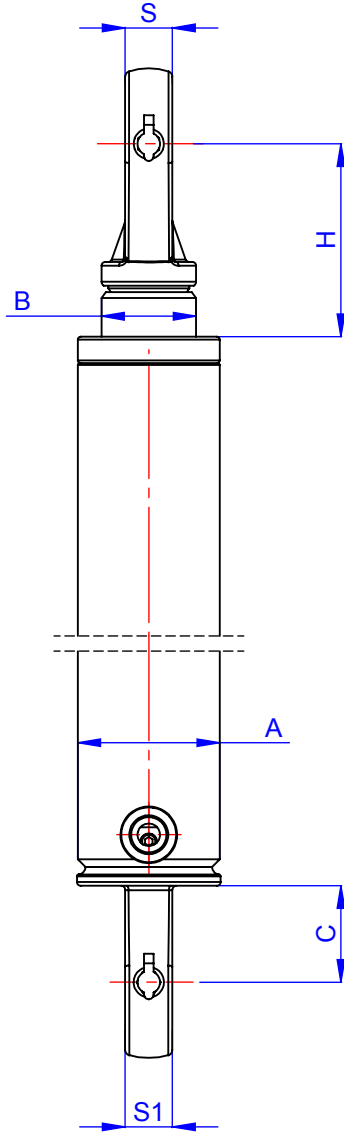

Product Code :

44202028

Reference No :

36-001

A :	75
A1 :	63
B :	50
C :	51
D :	
E :	
F :	
G :	
H :	102
I :	
J :	
K :	
L :	777
M :	
N :	
O :	
P :	
R :	
R1 :	
S :	25
S1 :	25
T :	
U :	
V :	
Y :	
Z :	

All sizes were given as mm

#### SPECIFICATIONS

- Stroke : 470
- Open Center : 1247
- Closed Center : 777
- Working pressure (Bar) : 170
- Max. working pressure (Bar): 200
- Thrust at 200 bar (Tons) : 6.2
- Pull force at 200 bar (Tons) : -
- Working temperature (°C) : -23 °C / +80 °C
- Thrust volume (L) : 1.5
- Pull volume (L) : -
- Weight of cylinder (Kg) : 19.14
- Hard chromed rods
- All cylinder tubes materials are st 52 cold down tubes