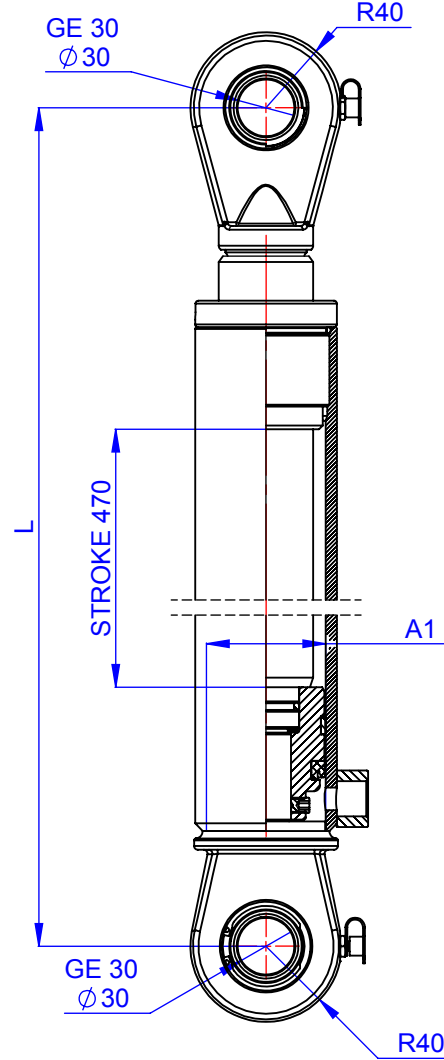

Product Code :

44202028

Reference No :

36-001

A :	75
A1 :	63
B :	50
C :	51
D :	
E :	
F :	
G :	
H :	102
I :	
J :	
K :	
L :	777
M :	
N :	
O :	
P :	
R :	
R1 :	
S :	25
S1 :	25
T :	
U :	
V :	
Y :	
Z :	

All sizes were given as mm

#### SPECIFICATIONS

- Stroke : 470
- Open Center : 1247
- Closed Center : 777
- Working pressure (Bar) : 170
- Max. working pressure (Bar): 200
- Thrust at 200 bar (Tons) : 6.2
- Pull force at 200 bar (Tons) : -
- Working temperature (°C) : -23 °C / +80 °C
- Thrust volume (L) : 1.5
- Pull volume (L) : -
- Weight of cylinder (Kg) : 19.14
- Hard chromed rods
- All cylinder tubes materials are st 52 cold down tubes