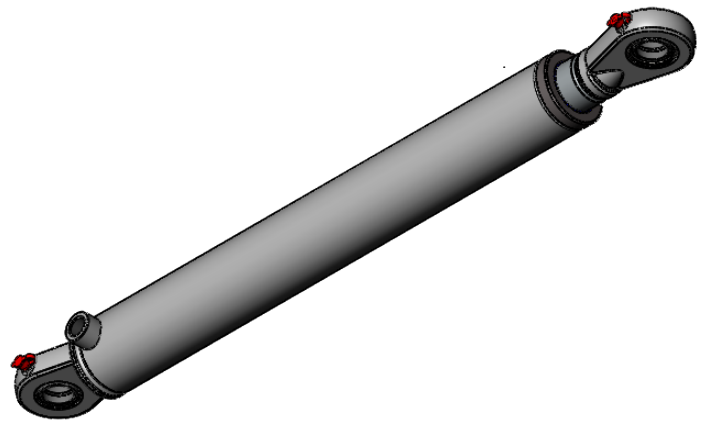

Product Code :

44202028

Reference No :

36-001

A :	75
A1 :	63
B :	50
C :	51
D :	
E :	
F :	
G :	
H :	102
I :	
J :	
K :	
L :	777
M :	
N :	
O :	
P :	
R :	
R1 :	
S :	25
S1 :	25
T :	
U :	
V :	
Y :	
Z :	

All sizes were given as mm

#### SPECIFICATIONS

- Stroke : 470
- Open Center : 1247
- Closed Center : 777
- Working pressure (Bar) : 170
- Max. working pressure (Bar): 200
- Thrust at 200 bar (Tons) : 6.2
- Pull force at 200 bar (Tons) : -
- Working temperature (°C) : -23 °C / +80 °C
- Thrust volume (L) : 1.5
- Pull volume (L) : -
- Weight of cylinder (Kg) : 19.14
- Hard chromed rods
- All cylinder tubes materials are st 52 cold down tubes